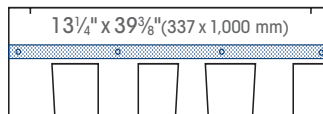

Product/System Specifics

- Fiberglass asphalt construction
- Dimensions (approx.): 13 1/4" x 39 3/8" (337 mm x 1,000 mm)
- Exposure: 5 5/8" (143 mm)
- Bundles/Square: 3
- Pieces/Square: 64
- StainGuard Plus™ Algae Protection Limited Warranty¹
- Hip/Ridge: TimberTex^{®3}; TimberCrest[®]; Seal-A-Ridge^{®3}; Z[®]Ridge; Ridglass[®]
- Starter: Pro-Start[®]; QuickStart[®]; WeatherBlocker™